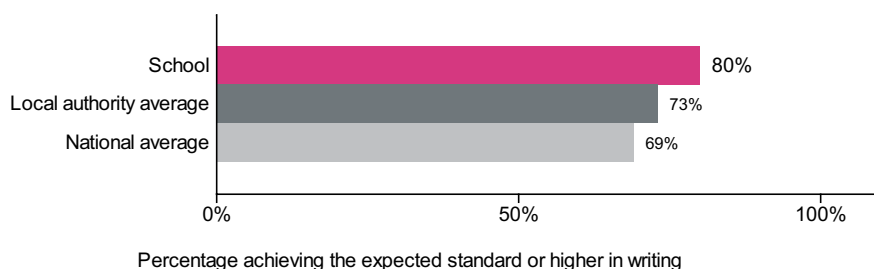

St Francis RC Primary School (URN: 100826)

Key stage 1

This is provisional data for 2018/19.

Percentage achieving the expected standard or higher in reading

Number of pupils = 55

Percentage achieving greater depth in reading

Number of pupils = 55

Percentage achieving the expected standard or higher in writing

Number of pupils = 55

Percentage achieving greater depth in writing

Number of pupils = 55

Percentage achieving the expected standard or higher in maths