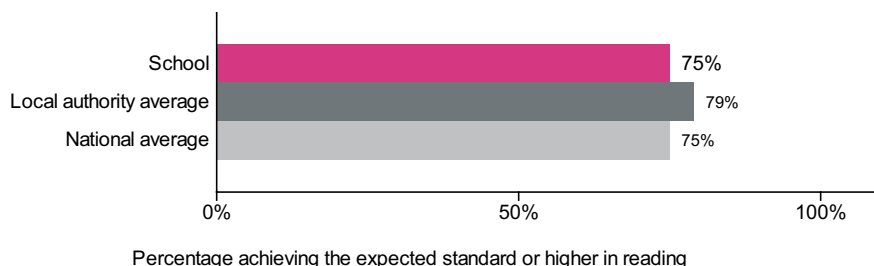

St Francis RC Primary School (URN: 100826)

Key stage 1

This is provisional data for 2018/19.

Percentage achieving the expected standard or higher in reading

Number of pupils = 55

Percentage achieving greater depth in reading

Number of pupils = 55

Percentage achieving the expected standard or higher in writing

Number of pupils = 55

Percentage achieving greater depth in writing

Number of pupils = 55

Percentage achieving the expected standard or higher in maths