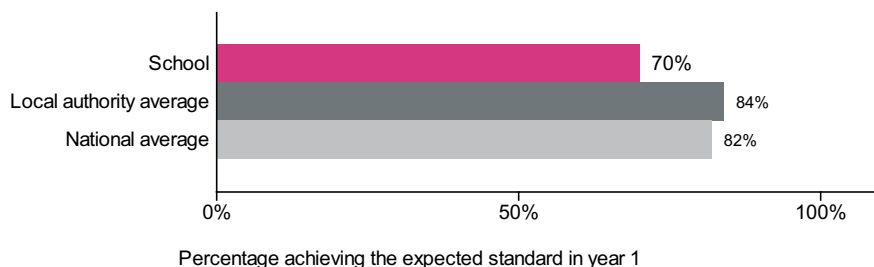

St Francis RC Primary School (URN: 100826)

Phonics year 1 screening check

This is provisional data for 2018/19.

Percentage achieving the expected standard in phonics

Number of pupils = 54

Phonics average score