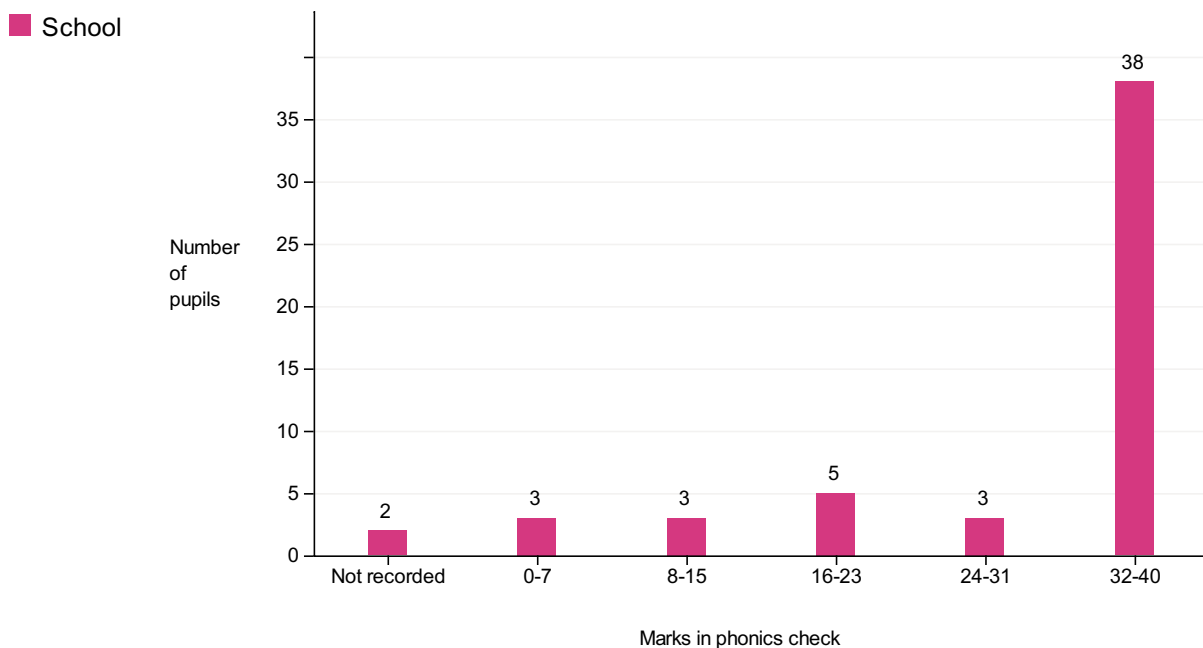

St Francis RC Primary School (URN: 100826)

Phonics year 1 screening check

This is provisional data for 2018/19.

Percentage achieving the expected standard in phonics

Number of pupils = 54

Phonics average score

Number of pupils = 54

Attainment in phonics by mark

Number of pupils = 54

Attainment in phonics by %

Number of pupils = 54

■ School ■ Local authority (Southwark) ■ National