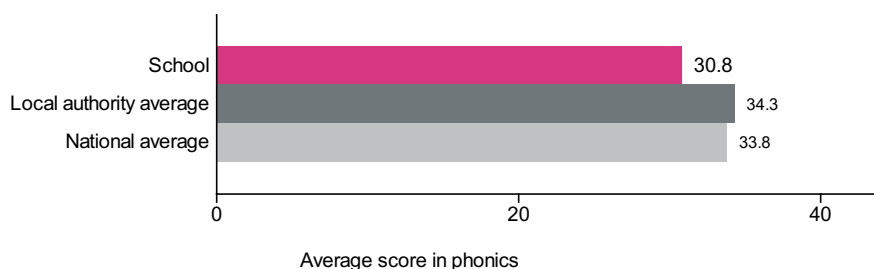

St Francis RC Primary School (URN: 100826)

Phonics year 1 screening check

This is provisional data for 2018/19.

Percentage achieving the expected standard in phonics

Number of pupils = 54

Phonics average score

Number of pupils = 54

Attainment in phonics by mark

Number of pupils = 54

Attainment in phonics by %

Number of pupils = 54

■ School ■ Local authority (Southwark) ■ National